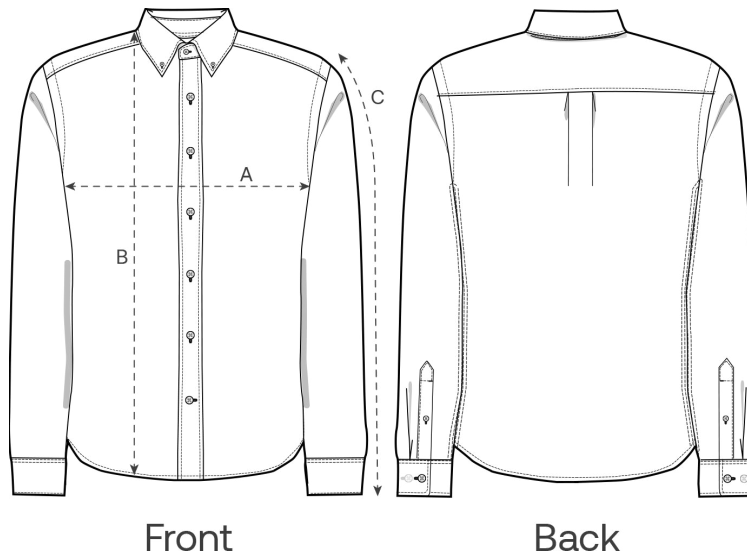

Guide des tailles

Measurement in cm	S	M	L	XL	XXL	3XL	4XL	5XL
A - Half Chest	53.5	56	60	64	68	72	0	0
B - Body Length	73.8	75	77	79	81	83	0	0
C - Sleeve Length	66	66.5	67.5	68.5	69.5	70.5	0	0

Emballage

Sizes	S	M	L	XL	XXL	3XL
Pieces / bag	5	5	5	5	5	5
Pieces / box	25	25	25	25	25	15